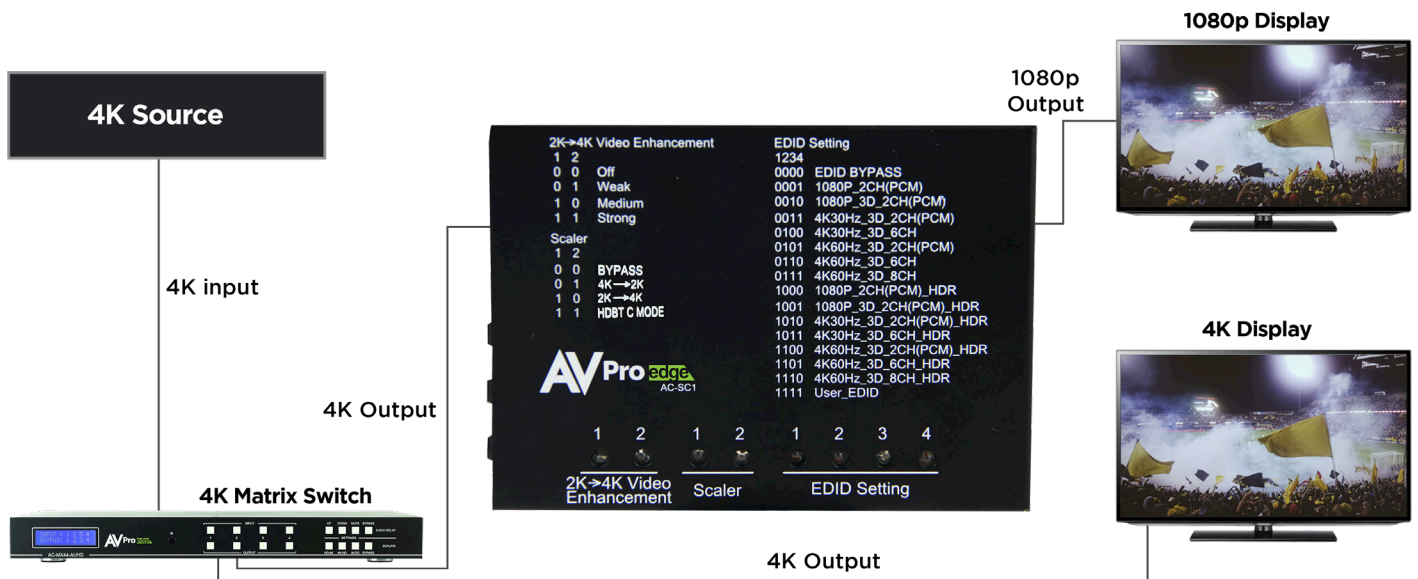

18GBPS UP/DOWN SCALER, BOOSTER, & EQUALIZER AC-SC1-AUHD

THE SOLUTION YOU HAVE BEEN LOOKING FOR. THIS SCALER, FEATURING AUDIO DE-EMBEDDING AND EDID MANAGEMENT, IS THE IDEAL SOLUTION FOR INTEGRATORS THAT NEED TO DISTRIBUTE A SIGNAL TO A VARIETY OF DISPLAYS AND MAINTAIN AN OPTIMAL PICTURE.

Enjoy the versatility of up/down scaling, image enhancement, audio access from the stream, and the ability to resolve EDID issues (including 4K, HDR EDIDs). This scaler is ready for future content, as well, with the ability to distribute 18Gbps signal. Yet, if you have 1080p displays, the AC-SC1-AUHD will make sure it's getting the correct picture. This product works great alongside one of the AVProConnect's matrix switches allowing the best resolution possible for the customer!

IN THE BOX:

- AC-SC1-SUHD
- Operating Instructions
- Power Supply
- MINI-USB Cable
- Mounting Ears

SETTINGS AND FEATURES

- 18GBPS
- HDMI 2.0 (A/B) & HDCP 2.2
- FULL HDR SUPPORT
- 4K → 1080P DOWNSCALING
NO MORE DUMBING DOWN YOUR SYSTEM
- 1080P → 4K UPSCALING
GET THE MOST OUT OF YOUR DISPLAY
- AUTO SCALING FOR PLUG & PLAY INSTALLATION IN 4K SYSTEMS WITH SOME 1080P DISPLAYS
- HDR EDID OPTIONS TO ENSURE HDR PASS-THROUGH
- 16 EDID SETTINGS SO YOU CAN FIX VIRTUALLY ALL EDID ISSUES
- CUSTOM USER EDID OPTION FOR COMPLETE CUSTOMIZATION
- L/R AUDIO DE-EMBEDDING FOR VERSATILE AUDIO ROUTING
- VIDEO ENHANCEMENT CIRCUIT TO ADD THAT “POP” TO ANY DISPLAY
- SIMPLE, 3 BUTTON ON-DEVICE OPERATION
- MINI USB FOR FIRMWARE AND CONTROL

VIDEO ENHANCEMENT

VIDEO ENHANCEMENT	SCALER
1 2	1 2
0 0 OFF	0 0 AUTO
0 1 WEAK	0 1 BYPASS
1 0 MEDIUM	1 0 4K→2K
1 1 STRONG	1 1 2K→4K

WITH 16 PRE-LOADED EDID SETTINGS FROM LEGACY TECHNOLOGY (1080P) TO FULL 4K & HDR OPTIONS, THE AC-SC1-AUHD IS THE ONLY DEVICE THAT PROVIDES THIS UNIQUE EDID COMBINATION.