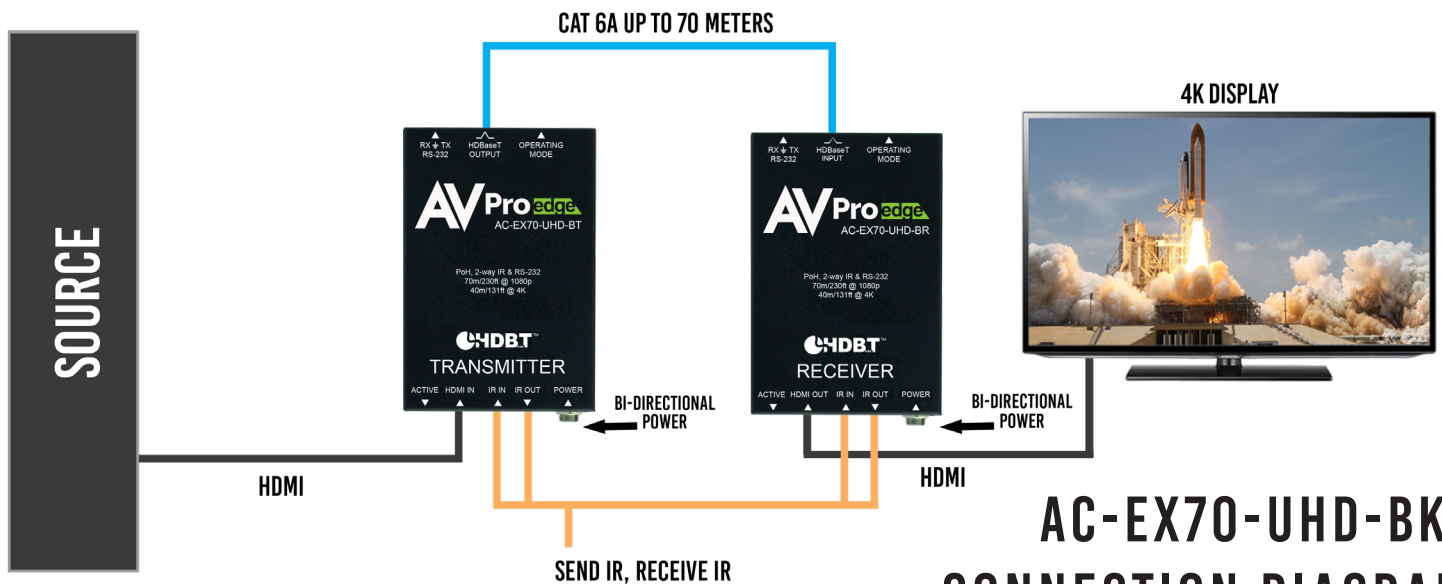

BASIC 70 METER HDMI VIA HDBaseT EXTENDER KIT AC-EX70-UHD-BKT

ANYTHING BUT BASIC. THIS AVPRO EDGE EXTENDER IS A COST EFFECTIVE, STATE OF THE ART, AND RELIABLE SINGLE CAT 70 METER EXTENDER FEATURING BI-DIRECTIONAL POWER PLUS RS232 AND IR CONTROL. PASS 1080P HDMI SIGNALS 70 METERS AND 4K HDMI SIGNAL 40 METERS ALL OVER READILY AVAILABLE CAT6A CABLE USING HDBaseT TECHNOLOGY.

PRODUCT SPECIFICATIONS

VIDEO:	
VIDEO RESOLUTIONS	UP TO 4K 60HZ 4:2:0 / 4K 30HZ 4:4:4
VESA RESOLUTIONS	UP TO DCI 4K (4096X2160)
COLOR SPACE	YUV (COMPONENT), RGB (CSC: REC. 601, REC. 709, BT2020, DCI, P3 D6500)
CHROMA SUBSAMPLING	4:4:4, 4:2:2, 4:2:0 SUPPORTED
DEEP COLOR	UP TO 16 BIT (1080), UP TO 12 BIT (4K)
AUDIO:	
AUDIO FORMATS SUPPORTED HDMI	PCM 2.0 CH, LPCM 5.1 & 7.1, DOLBY DIGITAL, DTS 5.1, DOLBY DIGITAL PLUS, DOLBY TRUEHD, DTS-HD MASTER AUDIO, DTS-X, DOLBY ATMOS
DISTANCE:	
HDBASET (CAT) DISTANCE (4K)	40 METERS / 131 FEET (CAT 6A)
HDBASET (CAT) DISTANCE (FULL HD)	70 METERS / 230 FEET (CAT 6A)
HDMI LEAD IN/OUT (4K60 4:4:4)	UP TO 50 FEET (USING BULLET TRAIN HDMI)
HDMI LEAD IN/OUT (W/ AOC CABLE) (4K60 4:4:4)	UP TO 130 FEET (USING BULLET TRAIN AOC)
OTHER:	
BANDWIDTH	10.2 GBPS (W / ICT)
HDCP	HDCP 2.2 AND EARLIER
PORTS:	
HDMI (TX & RX)	TYPE A
HDBASET	RJ45 W/ POH FOR HDBASET RECEIVERS
IR RX	3.5MM STEREO (3 CONDUCTOR)
RS232	3 PIN TERMINAL BLOCK
POWER (TX & RX)	BARREL TYPE
ENVIRONMENTAL:	
OPERATING TEMPERATURE	23 TO 125°F (-5 TO 51°C)
STORAGE TEMPERATURE	-4 TO 140°F (-20 TO 60°C)
HUMIDITY RANGE	5-90% RH (NO CONDENSATION)
POWER:	
POWER CONSUMPTION (TOTAL)	9 WATTS MAX PAIR
POWER SUPPLY - MATRIX	INPUT: AC 100-240V ~ 50/60HZ OUTPUT: DC 12V 2A
DIMENSIONS:	
DIMENSIONS (UNIT ONLY HEIGHT/DEPTH/WIDTH)	MM: 105 X 71 X 25 INCH: 4.14 X 2.82 X 0.98
DIMENSIONS (PACKAGED HEIGHT/DEPTH/WIDTH)	MM: 138 X 165 X 91 INCH: 5.5 X 6.5 X 3.6
WEIGHT (UNIT)	0.3 LB/0.13 KG
WEIGHT (PACKAGED)	2 LBS/0.90 KG
*SPECIFICATIONS SUBJECT TO CHANGE WITHOUT NOTICE. MASS & DIMENSIONS ARE APPROXIMATE	